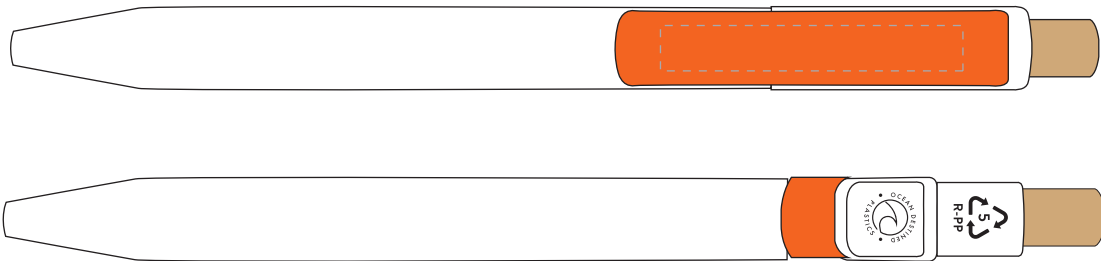

Your Ref:	Quantity:	Product Code: TPC000118
Our Ref:	Version: 1	Product Colour: AMBER

PRINTING CONCERNS:**PRODUCT INFO:**

We stock this item in the following colours

**PANTONE REFERENCE(S)**

- Colour 1
- Colour 2

ARTWORK SCALE 100%

ARTWORK SCALE 100%

Max print area: 40mm x 6mm

Product Image for visualisation
- colours may vary

The dashed line is to demonstrate print area and will not appear on your printed item

PLEASE NOTE: